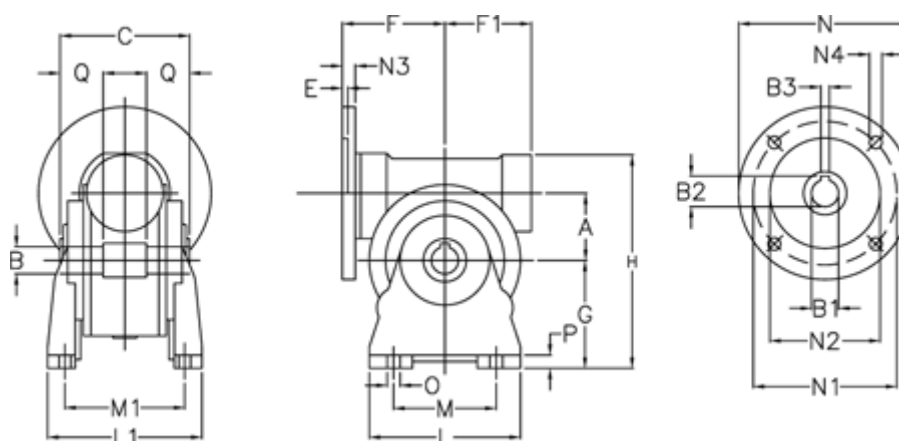

Article number: 3902049007227

Description: Worm gear  
VF 49-A-7-71B5

## Measures

A	= 49.5	F1	= 63	N1	= 130
B	= 25 H7	G	= 82	N2	= 110
B1 E7	= 14	H	= 162	N3	= 10.5
B2	= 16.3	L	= 110	N4	= 9.5
B3 H9	= 5	L1	= 124	O	= 8.5
C	= 82	M	= 63	P	= 12
E	= 3	M1	= 98.5	Q	= 22.5
F	= 70	N	= 160		